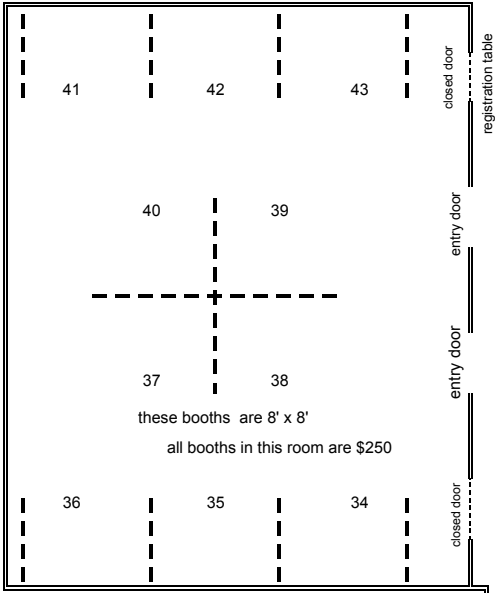

**THE WOMAN'S FAIR FLOOR PLAN FOR THE COAST CAPRI HOTEL**

Please remember that some booths are already booked so select 2 or 3 choices

If you need a small side table, you must provide that yourself

If you require electricity, please bring your own power bar & extension cord (label them)

Please remember you must stay within the confines of the booth space allotted and must not infringe on any other exhibitor including audio

customers will line up here

To Hotel Lobby

Men's Washroom

Women's Washroom

\$275 #30

\$275 #31

\$275 #32

\$275 #33

Foyer